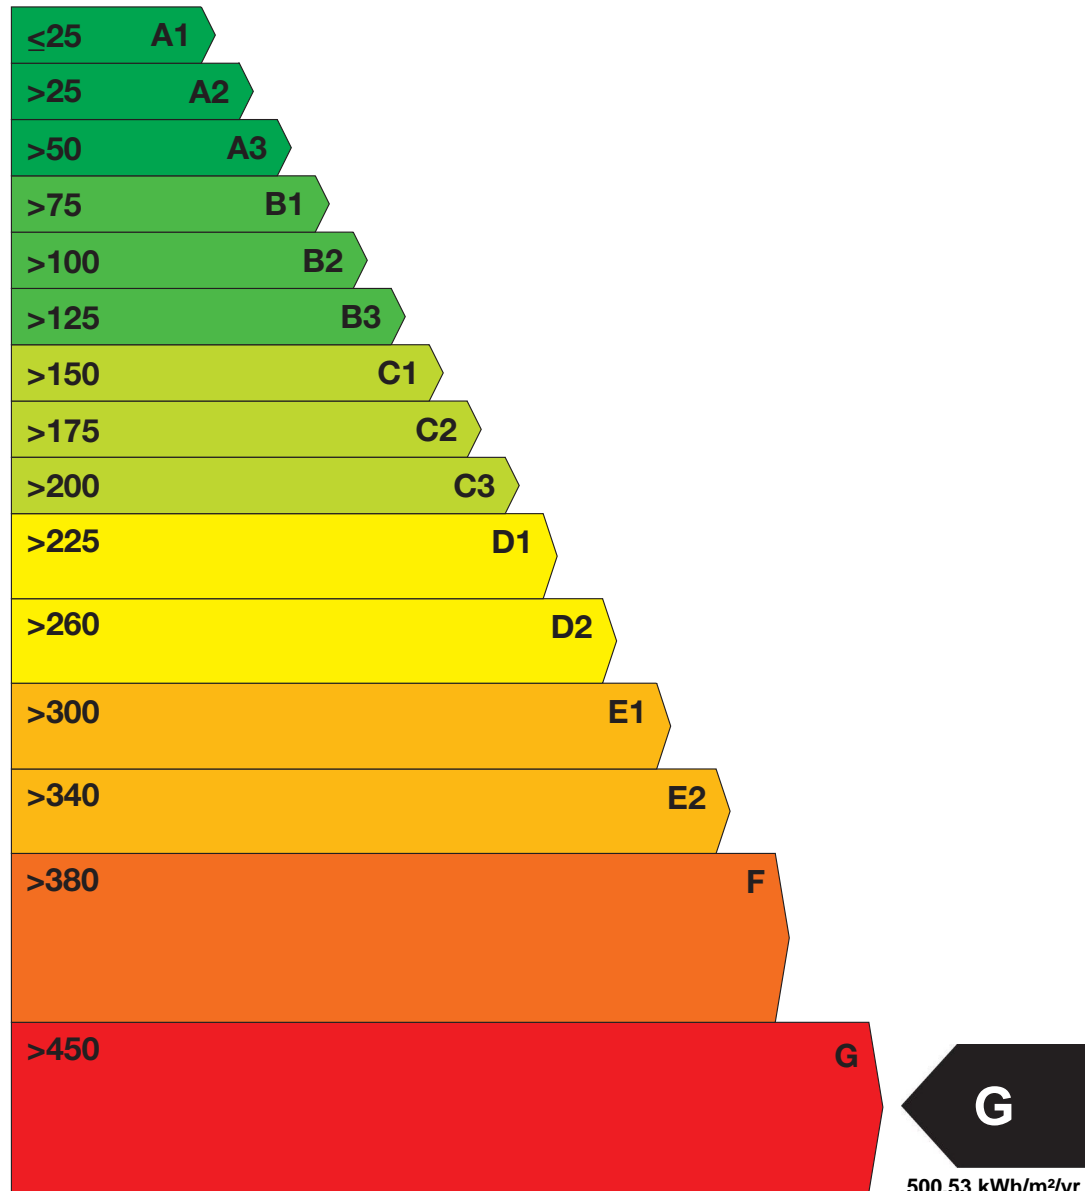

Building Energy Rating (BER)

BER for the building detailed below is:

G

Address TINECLASH COTTAGE
KILTEGAN
CO. WICKLOW

Eircode W91TY76

BER Number 117411819

Date of Issue 11/05/2024

Valid Until 11/05/2034

Assessor Number 102764

Assessor Company No 102764

The Building Energy Rating (BER) is an indication of the energy performance of this dwelling. It covers energy use for space heating, water heating, ventilation and lighting, calculated on the basis of standard occupancy. It is expressed as primary energy use per unit floor area per year (kWh/m²/yr).

'A' rated properties are the most energy efficient and will tend to have the lowest energy bills.

Building Energy Rating kWh/m²/yr MOST EFFICIENT

LEAST EFFICIENT

Carbon Dioxide (CO₂) Emissions Indicator kgCO₂/m²/yr

BEST
0

WORST
>120

Calculated
annual CO₂
emissions

119.33 kgCO₂/m²/yr

The less CO₂ produced, the less the dwelling contributes to global warming.

IMPORTANT: This BER is calculated on the basis of data provided to and by the BER Assessor, and using the version of the assessment software quoted below. A future BER assigned to this dwelling may be different, as a result of changes to the dwelling or to the assessment software.